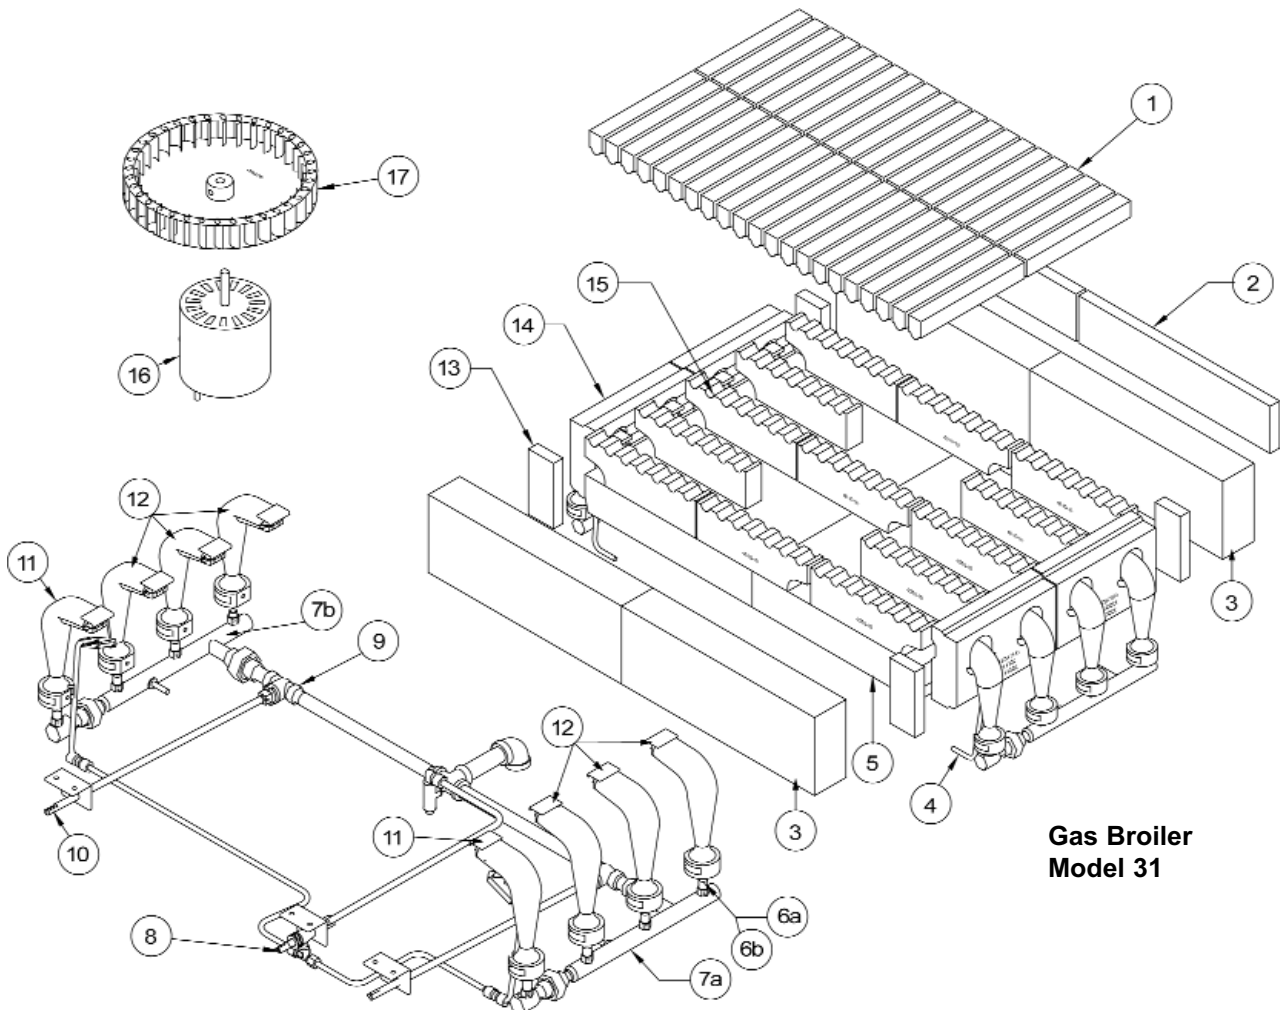

AVOID ERROR IN PARTS SELECTION. When ordering use complete EmberGlo® part number and description; furnish broiler model number, serial number and component nameplate date where available.

Quality Designed for Proven Performance

1109
8472 22
Printed in USA

Gas Broiler Model 31 Parts List

Item	Part #	Description	Qty	Item	Part #	Description	Qty
1	4585-50	81/4" L - Ceramic Barbrig 5 per Pack	9 Pcks	16	8435-04	Flare-Trol Motor	1
2	4630-02	Marinite	4	17	4569-00	7-1/8" X 1.0" CW Blower Wheel	1
3	4629-20	Front And Back Wall Block Model 31-41 4		* Not Shown			
4	4518-07	Broiler Pilot Tube Weldment	2	*	8445-03	Pilot Knob	1
5	4634-00	Floor Brick	2	*	4581-50	Main Valve Knob	1
6a	4574-42	Stamped Orifice Propane Gas Model 31-41 # 65 (.035") Drill	8	*	8423-01	Flare-Trol Switch	1
6b	4574-44	Stamped Orifice Natural Gas Model 31-41 # 54 (.055") Drill	8	*	8416-35	1/2 Regulator - Natural Gas	1
7a	4713-02	31 Right Manifold	1	*	8416-36	1/2 Regulator - Propane Gas	1
7b	4713-01	31 Left Manifold	1	*	4724-00	Cooking Grill	1
8	8401-03	1/8" Pilot Gas Valve	1	*	4720-00	Foot weldment for counter top model (31C)	4
9	4708-10	3/8" Ball Valve Assm - Model 31	2	*	8450-12	Adjustable Leg for floor model (31F)	4
10	4825-03	Valve Stem Extension	2	Optional			
11	4507-15	Broiler Pilot Bruner Weldment	2	4576-20	Rods - 12 per Pack		4 Pcks
12	4507-12	Broiler Burner Weldment	6	4577-01	Briquettes - 20 lb per Pack		2 Pck
13	4717-00	Firebrick Filler Block	4	Accessories - Not Shown			
14	4508-10	Burner Tile Model 31-41	4	2070700	FG-2 Fish Grate for Broiler Model 31		
15	4585-60	Grate Support - 4 per Pack	4 Pcks	1420-39	Gas Broiler Grill Brush - all Models		