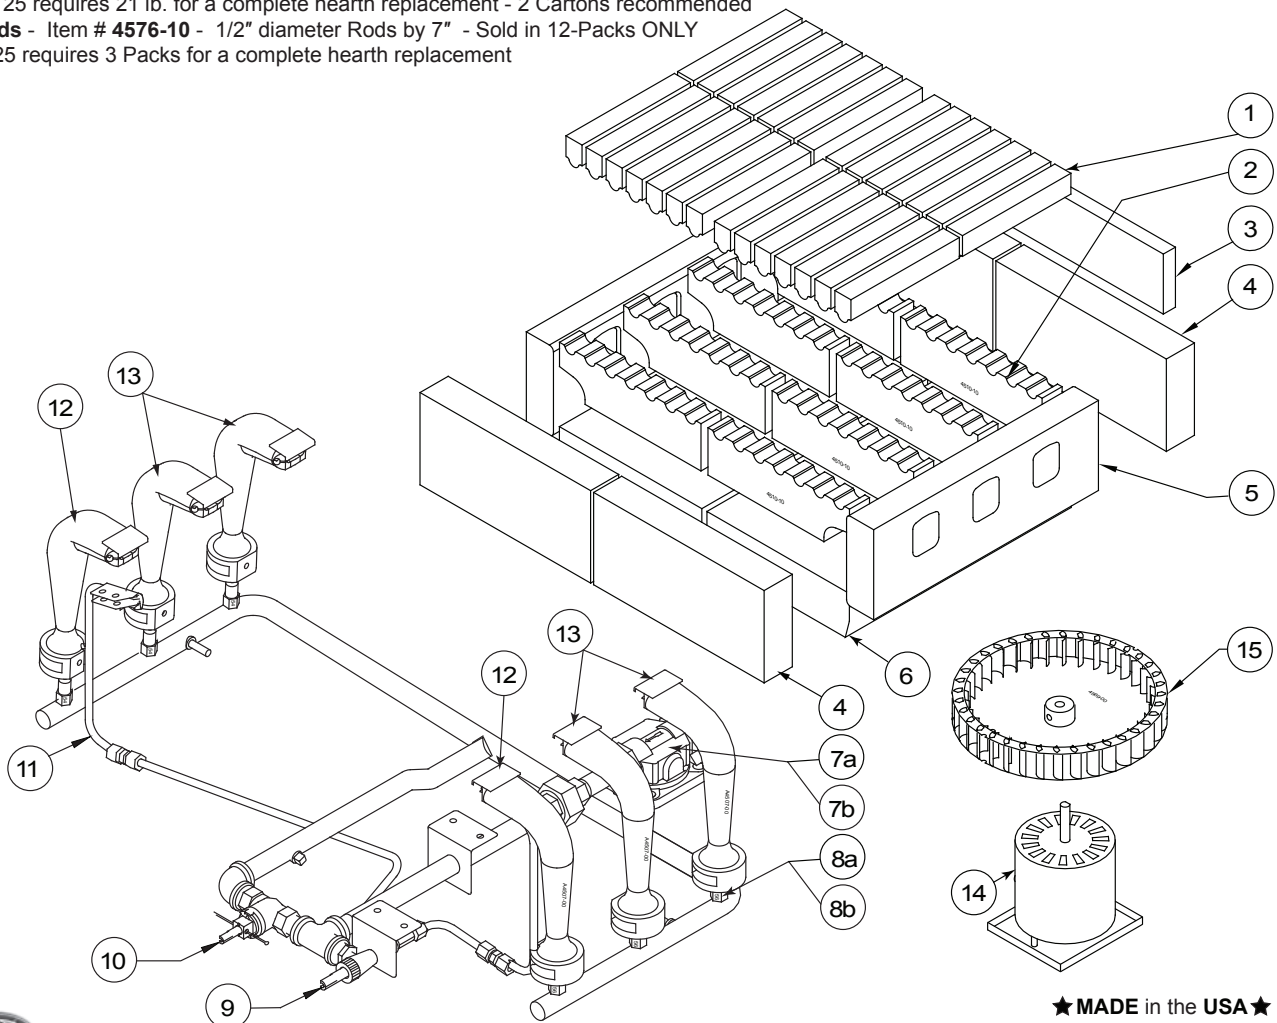

Item	Part #	Description	Qty
14	8435-04	Flaretrol Motor	1
15	4626-00	6-5/16" X 1" CW Blower Wheel	1

Not Shown

	8445-03	Pilot Knob	1
*	4576-10	Grate Rods - 12 per Pack ⁴	3 Pks
*	4577-01	Briquettes - 20 lb per Pack ³	1 Pk
	4581-50	Main Valve Knob	1
	8423-01	Flaretrol Switch	1
	4638-00	Cooking Grill Grate	1
	4635-00	Foot for counter top 25C & 25C Kabob	4
	8450-12	Adjustable Leg for floor 25F & 25F Kabob	4

Accessories / Options - Not Shown

	2060130	Side Splash Guards SS Dishwasher Safe - Set of 2
	2070702	Veggie / Seafood Grate for Broiler Model 25
	1420-39	Gas Broiler Grill Brush - all Gas Broiler
	4508-68	Skewers - Set of 10 - Stainless Steel for 25 Models
	4638-05	25 Stainless Steel Cooking Grill Grate

- 1 **Barbriq** - Item # **4584-40** - 1" x 1" x 6-3/4" - Sold in 5-Packs ONLY
  Models 25 & 25 Kabob requires 6 Packs for a complete hearth replacement
- 2 **Grate Supports** - Item # **4585-60** - Sold in 4-Packs ONLY -
  Models 25 & 25 Kabob requires 2 Packs for a complete hearth replacement
- 3 **Briquettes** - Item # **4577-01** - 1" x 1" x 2" - Sold in 20 lb. Carton quantities ONLY
  Models 25 requires 21 lb. for a complete hearth replacement - 2 Cartons recommended
- 4 **Grate Rods** - Item # **4576-10** - 1/2" diameter Rods by 7" - Sold in 12-Packs ONLY
  Model 25 requires 3 Packs for a complete hearth replacement

★ MADE in the USA ★